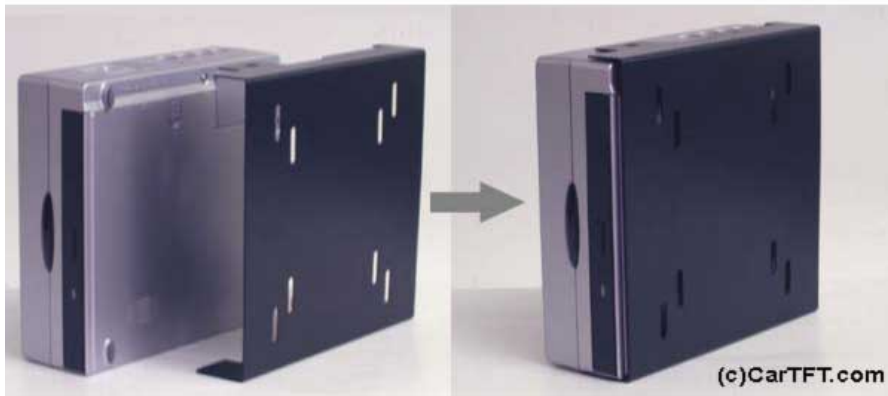

99.00 EUR  
incl. 19% VAT, plus [shipping](#)

- Enables you to mount the Barebone on the backside of LCD Displays
- Ideal for car mounting , too !